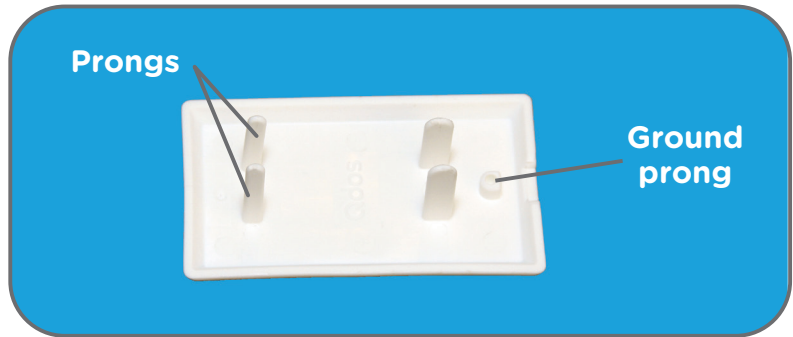

Parts List: