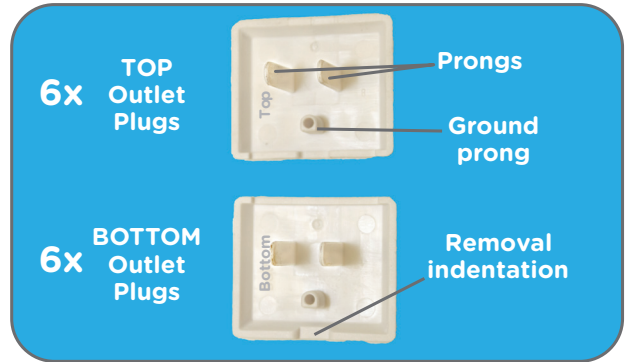

Parts List: